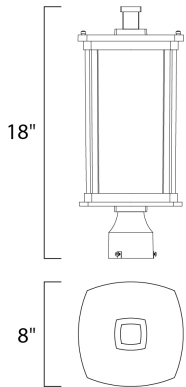

**PRODUCT DESCRIPTION**

**MEASUREMENTS**

DIMENSION : 8" L x 8" W x 18" H  
 HANGING WEIGHT : 8.73 lb

**LAMPING**

INPUT VOLTAGE : 120V  
 LUMENS : 1,100 Rated  
 BULB : 1 x 12W LED LED , 12W Total  
 BULB INCLUDED : (Included)  
 DIMMABLE : Triac CL  
 CRI : 80+ CRI  
 COLOR\_TEMP : 3000K