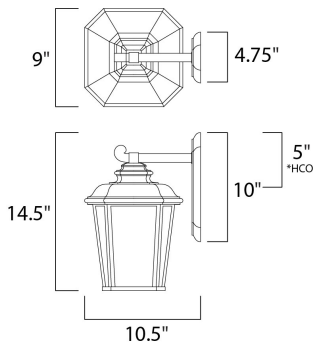

PRODUCT DESCRIPTION

MEASUREMENTS

DIMENSION : 9" W x 14.5" H x 10.5" Ext
BACK PLATE : 4.75" W x 10" H x 5" HCO
HANGING WEIGHT : 5.5 lb

LAMPING

INPUT VOLTAGE : 120V
LUMENS : 1,100 Rated
BULB : 1 x 12W LED LED , 12W Total
BULB INCLUDED : (Included)
DIMMABLE : Triac CL
CRI : 80+ CRI
COLOR_TEMP : 3000K

FINISHES OPTION

Black Oxide

GLASS

Weathered Frost WF

MATERIAL

Die Cast Aluminum

RATINGS

Wet Location

ADDITIONAL

RATED LIFE 25000 Hours
OPERATING TEMPERATURE:
-20°C (-4°F), 40°C (104°F)

Always consult a qualified electrician before installing any lighting product.