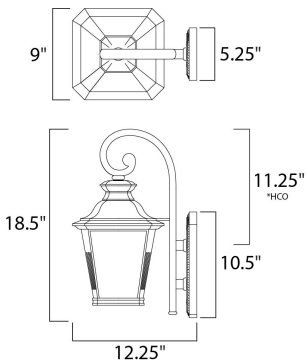

PRODUCT DESCRIPTION

MEASUREMENTS

DIMENSION : 9" W x 18.5" H x 12.25" Ext
BACK PLATE : 5.25" W x 10.5" H x 11.25" HCO
HANGING WEIGHT : 5.81 lb

LAMPING

INPUT VOLTAGE : 120V
LUMENS : 1,100 Rated
BULB : 1 x 12W LED E26 Medium , 12W Total
BULB INCLUDED : (Included)
DIMMABLE :
CRI : 90+ CRI
COLOR_TEMP : 3000K

FINISHES OPTION

Bronze (BZ)

GLASS

Frosted Seedy FS

MATERIAL

Die Cast Aluminum

RATINGS

cETLus
Wet Location

ADDITIONAL

RATED LIFE 25000 Hours
OPERATING TEMPERATURE:
-20°C (-4°F), 40°C (104°F)

Always consult a qualified electrician before installing any lighting product.