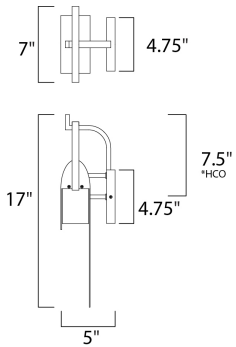

PRODUCT DESCRIPTION

A panel of aluminum is bent forward at the top and cradled by a bracket. A beautiful textured Rustic Forged finish is used in keeping with the pastoral design elements. Cleverly concealed inside the arch is a LED light source which sheds ample light to the surface below without forward glare.