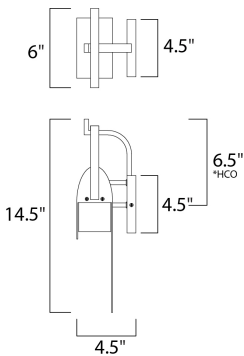

PRODUCT DESCRIPTION

A panel of aluminum is bent forward at the top and cradled by a bracket. A beautiful textured Rustic Forged finish is used in keeping with the pastoral design elements. Cleverly concealed inside the arch is a LED light source which sheds ample light to the surface below without forward glare.