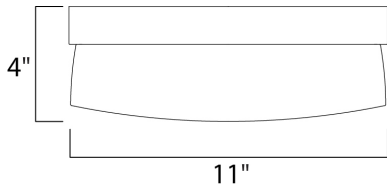

PRODUCT DESCRIPTION

Clean white opal glass is illuminated from a hidden LED light source. Handsome Satin Silver finishes pair well to create this commercial grade LED product.

MEASUREMENTS

DIMENSION : 11" L x 11" W x 4" H
 MAX OAH : 11" W x 1.25" H
 HANGING WEIGHT : 3.16 lb