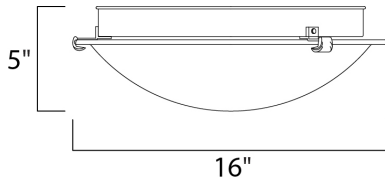

PRODUCT DESCRIPTION

Basic utility fixtures or Frost glass and White metal frames priced for budget applications where LED is very beneficial.

MEASUREMENTS

DIMENSION : 16" L x 16" W x 5" H
 CANOPY : 13.75" W x 1.5" H x 13.75" L
 HANGING WEIGHT : 4.63 lb