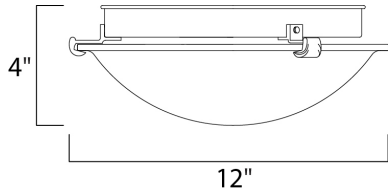

PRODUCT DESCRIPTION

Basic utility fixtures or Frost glass and White metal frames priced for budget applications where LED is very beneficial.

MEASUREMENTS

DIMENSION : 12" L x 12" W x 4" H
 CANOPY : 10" W x 1.5" H x 10" L
 HANGING WEIGHT : 2.9 lb