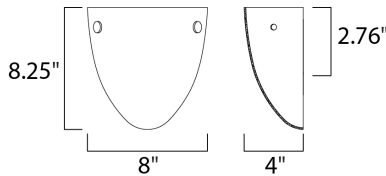

PRODUCT DESCRIPTION

Basic utility fixtures or Frost glass and White metal frames priced for budget applications where LED is very beneficial.

MEASUREMENTS

DIMENSION : 8" W x 8.25" H x 4" Ext
 HANGING WEIGHT : 1.68 lb