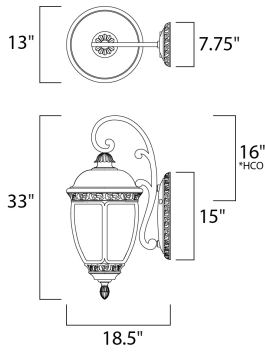

PRODUCT DESCRIPTION

MEASUREMENTS

DIMENSION : 13" W x 33" H x 18.5" Ext
BACK PLATE : 7.5" W x 15" H x 16" HCO
HANGING WEIGHT : 13.6 lb

LAMPING

INPUT VOLTAGE : 120V
LUMENS : 1,100 Rated
BULB : 1 x 12W LED LED , 12W Total
BULB INCLUDED : (Included)
DIMMABLE : Triac CL
CRI : 80+ CRI
COLOR_TEMP : 3000K

FINISHES OPTION

Sienna (SE)

GLASS

Snow Flake SF

MATERIAL

Die Cast Aluminum

RATINGS

Wet Location

ADDITIONAL

RATED LIFE 25000 Hours
OPERATING TEMPERATURE:
-20°C (-4°F), 40°C (104°F)

Always consult a qualified electrician before installing any lighting product.