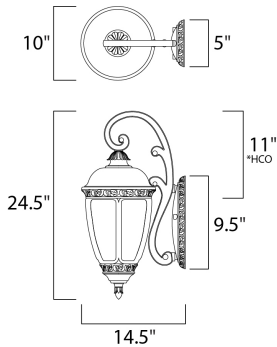

PRODUCT DESCRIPTION

MEASUREMENTS

DIMENSION : 10" W x 24.5" H x 14.5" Ext
BACK PLATE : 4.75" W x 9.5" H x 11" HCO
HANGING WEIGHT : 6.71 lb

LAMPING

INPUT VOLTAGE : 120V
LUMENS : 1,100 Rated
BULB : 1 x 12W LED LED , 12W Total
BULB INCLUDED : (Included)
DIMMABLE : Triac CL
CRI : 80+ CRI
COLOR_TEMP : 3000K

FINISHES OPTION

Sienna (SE)

GLASS

Snow Flake SF

MATERIAL

Die Cast Aluminum

RATINGS

Wet Location

ADDITIONAL

RATED LIFE 25000 Hours
OPERATING TEMPERATURE:
-20°C (-4°F), 40°C (104°F)

Always consult a qualified electrician before installing any lighting product.