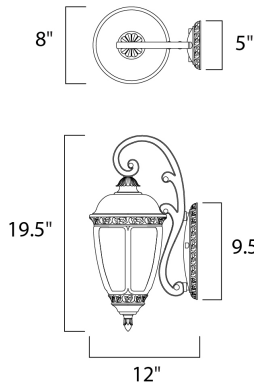

PRODUCT DESCRIPTION

MEASUREMENTS

DIMENSION : 8" W x 19.5" H x 12" Ext
 BACK PLATE : 4.75" W x 9.5" H x 9.75" HCO
 HANGING WEIGHT : 5.28 lb

LAMPING

INPUT VOLTAGE : 120V
 LUMENS : 800 Rated
 BULB : 1 x 9W LED LED , 9W Total
 BULB INCLUDED : (Included)
 DIMMABLE : Triac CL
 CRI : 80+ CRI
 COLOR_TEMP : 3000K

FINISHES OPTION

 Sienna (SE)

GLASS

Snow Flake SF

MATERIAL

Die Cast Aluminum

RATINGS

Wet Location