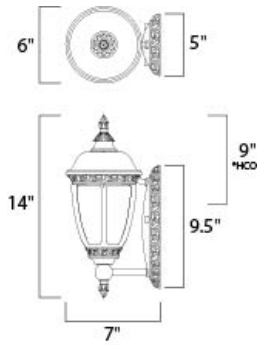

PRODUCT DESCRIPTION