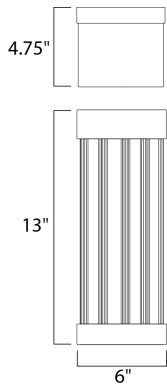

**MEASUREMENTS**

DIMENSION : 6" W x 13" H x 4.75" Ext  
 BACK PLATE : 6" W x 13" H x 6.5" HCO  
 HANGING WEIGHT : 7.48 lb

**LAMPING**

INPUT VOLTAGE : 120V  
 LUMENS : 640 Rated  
 BULB : 1 x 8W LED AC Integrated , 8W Total  
 BULB INCLUDED : (Integrated)  
 DIMMABLE : Yes  
 CRI : 90+ CRI  
 COLOR\_TEMP : 3000K  
 LIGHTING\_DIRECTION : Down