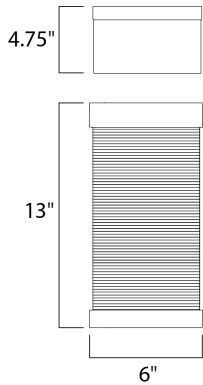

**MEASUREMENTS**

DIMENSION : 6" W x 13" H x 4.75" Ext  
 BACK PLATE : 6" W x 13" H x 6.5" HCO  
 HANGING WEIGHT : 6.82 lb

**LAMPING**

INPUT VOLTAGE : 120V  
 LUMENS : 640 Rated  
 BULB : 1 x 8W LED AC Integrated , 8W Total  
 BULB INCLUDED : (Integrated)  
 DIMMABLE : Triac CL  
 CRI : 90+ CRI  
 COLOR\_TEMP : 3000K  
 LIGHTING\_DIRECTION : Down