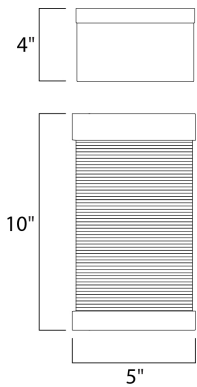

MEASUREMENTS

DIMENSION : 5" W x 10" H x 4" Ext
 BACK PLATE : 5" W x 10" H x 5" HCO
 HANGING WEIGHT : 4.49 lb

LAMPING

INPUT VOLTAGE : 120V
 LUMENS : 640 Rated
 BULB : 1 x 8W LED AC Integrated , 8W Total
 BULB INCLUDED : (Integrated)
 DIMMABLE : Triac CL
 CRI : 90+ CRI
 COLOR_TEMP : 3000K
 LIGHTING_DIRECTION : Down