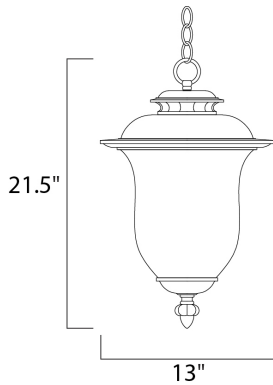

**PRODUCT DESCRIPTION**

**MEASUREMENTS**

DIMENSION : 13" L x 13" W x 21.5" H  
 HANGING WEIGHT : 11 lb

**LAMPING**

INPUT VOLTAGE : 120V  
 LUMENS : 1,100 Rated  
 BULB : 1 x 12W LED LED , 12W Total  
 BULB INCLUDED : (Included)  
 DIMMABLE :  
 CRI : 80+ CRI  
 COLOR\_TEMP : 3000K

**FINISHES OPTION**

 Chocolate (CH)

**GLASS**

Frost Crackle FC

**MATERIAL**

Die Cast Aluminum

**RATINGS**

Damp Location