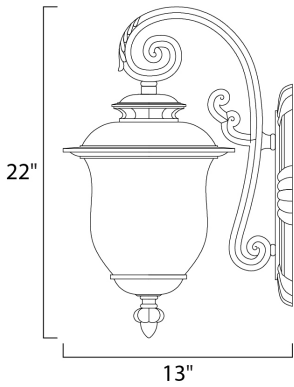

PRODUCT DESCRIPTION

MEASUREMENTS

DIMENSION : 13" L x 13" W x 22" H
 HANGING WEIGHT : 8.16 lb

LAMPING

INPUT VOLTAGE : 120V
 LUMENS : 1,100 Rated
 BULB : 1 x 12W LED LED , 12W Total
 BULB INCLUDED : (Included)
 CRI : 80+ CRI
 COLOR_TEMP : 3000K

FINISHES OPTION

 Chocolate (CH)

GLASS

Frost Crackle FC

MATERIAL

Die Cast Aluminum

RATINGS

Wet Location