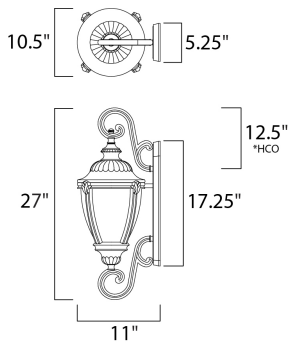

PRODUCT DESCRIPTION

MEASUREMENTS

DIMENSION : 10.5" W x 27" H x 11" Ext
BACK PLATE : 5.25" W x 17.25" H x 12.5" HCO
HANGING WEIGHT : 9.1 lb

LAMPING

INPUT VOLTAGE : 120V
LUMENS : 1,100 Rated
BULB : 1 x 12W LED LED , 12W Total
BULB INCLUDED : (Included)
DIMMABLE : Triac CL
CRI : 80+ CRI
COLOR_TEMP : 3000K

FINISHES OPTION

Earth Tone (ET)

GLASS

Latte LT

MATERIAL

Die Cast Aluminum

RATINGS

Wet Location

ADDITIONAL

RATED LIFE 25000 Hours
OPERATING TEMPERATURE:
-20°C (-4°F), 40°C (104°F)

Always consult a qualified electrician before installing any lighting product.