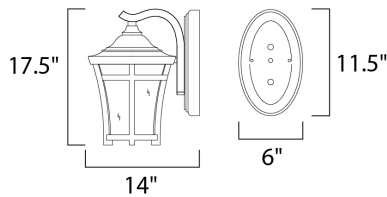

PRODUCT DESCRIPTION

MEASUREMENTS

DIMENSION : 12" W x 17.5" H x 14" Ext
 BACK PLATE : 6" W x 11.5" H x 7" HCO
 HANGING WEIGHT : 8.38 lb

LAMPING

INPUT VOLTAGE : 120V
 LUMENS : 1,100 Rated
 BULB : 1 x 12W LED GU24 , 12W Total
 BULB INCLUDED : (Included)
 DIMMABLE :
 CRI : 80+ CRI
 COLOR_TEMP : 3000K