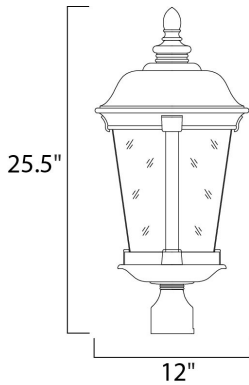

**PRODUCT DESCRIPTION**

**MEASUREMENTS**

DIMENSION : 12" L x 12" W x 25.5" H  
HANGING WEIGHT : 7.7 lb

**LAMPING**

INPUT VOLTAGE : 120V  
LUMENS : 1,100 Rated  
BULB : 1 x 12W LED E26 Medium , 12W Total  
BULB INCLUDED : (Included)  
CRI : 90+ CRI  
COLOR\_TEMP : 3000K