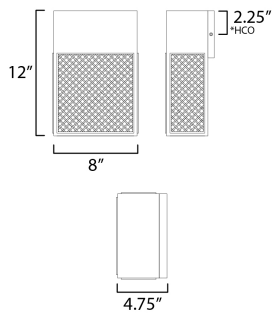

LAMPING

INPUT VOLTAGE : 120V
LUMENS : 840 Rated (500 Del.)
BULB : 1 x 12W LED AC Integrated , 12W Total
BULB INCLUDED : (Integrated)
DIMMABLE :
CRI : 90 CRI
COLOR_TEMP : 3000K
LIGHTING_DIRECTION : Down