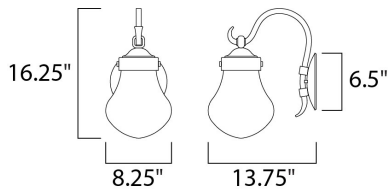

MEASUREMENTS

DIMENSION : 8.25" W x 16.25" H x 13.75" Ext
 BACK PLATE : 7" W x 7" H x 9" HCO
 HANGING WEIGHT : 7.48 lb

LAMPING

INPUT VOLTAGE : 120V
 LUMENS : 560 Rated
 BULB : 1 x 8W LED PCB Integrated , 8W Total
 BULB INCLUDED : (Integrated)
 DIMMABLE : Triac CL
 CRI : 80+ CRI
 COLOR_TEMP : 3000K