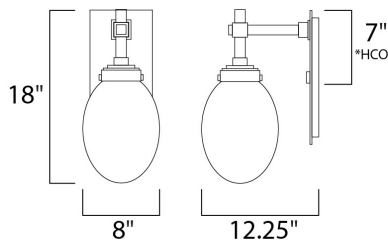

MEASUREMENTS

DIMENSION : 8" W x 18" H x 12.25" Ext
 BACK PLATE : 6.5" W x 14" H x 7" HCO
 HANGING WEIGHT : 7.92 lb

LAMPING

INPUT VOLTAGE : 120V
 LUMENS : 560 Rated
 BULB : 1 x 8W LED PCB Integrated , 8W Total
 BULB INCLUDED : (Integrated)
 DIMMABLE : No
 CRI : 80+ CRI
 COLOR_TEMP : 3000K
 LIGHTING_DIRECTION : Down

*height from center of outlet to the top of the fixture

FINISHES OPTION

 Iron Ore (IO)

GLASS

Pellet PL

MATERIAL

Die Cast Aluminum

RATINGS