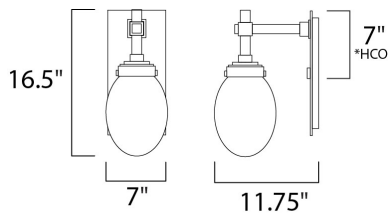

**MEASUREMENTS**

DIMENSION : 7" W x 16.5" H x 11.75" Ext  
 BACK PLATE : 6.5" W x 14" H x 7" HCO  
 HANGING WEIGHT : 7.04 lb

**LAMPING**

INPUT VOLTAGE : 120V  
 LUMENS : 560 Rated  
 BULB : 1 x 8W LED LED , 8W Total  
 BULB INCLUDED : (Integrated)  
 DIMMABLE : No  
 CRI : 80+ CRI  
 COLOR\_TEMP : 3000K

\*height from center of outlet to the top of the fixture

**FINISHES OPTION**

 Iron Ore

**GLASS**

Pellet PL

**MATERIAL**

Die Cast Aluminum

**RATINGS**