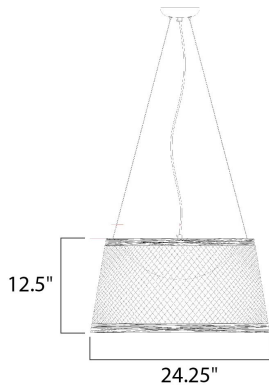

PRODUCT DESCRIPTION

This casual collection of lighting features hand formed shades of fiber twine coated with a polyurethane material for strength and durability. The resilience of the construction makes it suitable for damp locations and the ideal lighting for covered patios and outdoor living spaces. With the Integrated LED, this collection is a perfect combination of style and security lighting.

MEASUREMENTS

DIMENSION : 24.25" W x 12.5" H
 MAX OAH : 142.5" OAH
 HANGING WEIGHT : 8.27 lb

LAMPING

INPUT VOLTAGE : 120V
 LUMENS : 1,050 Rated
 BULB : 1 x 15W LED PCB Integrated , 15W Total
 BULB INCLUDED : (Integrated)
 DIMMABLE : Triac CL
 CRI : 80+ CRI
 COLOR_TEMP : 3000K

FINISHES OPTION

 Chocolate (CH)
 Natural (NA)
 White (WT)

MATERIAL

Hemp Rope, Acrylic

RATINGS

cETLus
 Damp Location

ADDITIONAL

OPERATING TEMPERATURE:
 -20°C (-4°F), 40°C (104°F)