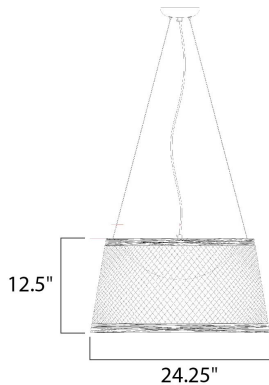

PRODUCT DESCRIPTION

This casual collection of lighting features hand formed shades of fiber twine coated with a polyurethane material for strength and durability. The resilience of the construction makes it suitable for damp locations and the ideal lighting for covered patios and outdoor living spaces. With the integrated LED, this collection is a perfect combination of style and security lighting.

MEASUREMENTS

DIMENSION : 24.25" W x 12.5" H
 MAX OAH : 142.5" OAH
 HANGING WEIGHT : 8.27 lb

LAMPING

INPUT VOLTAGE : 120V
 LUMENS : 1,050 Rated
 BULB : 1 x 15W LED PCB Integrated , 15W Total
 BULB INCLUDED : (Integrated)
 DIMMABLE : Triac CL
 CRI : 80+ CRI
 COLOR_TEMP : 3000K

FINISHES OPTION

-  Chocolate (CH)
-  Natural (NA)
-  White (WT)

MATERIAL

Hemp Rope, Acrylic

RATINGS

cETLus
 Damp Location

ADDITIONAL

OPERATING TEMPERATURE:
 -20°C (-4°F), 40°C (104°F)