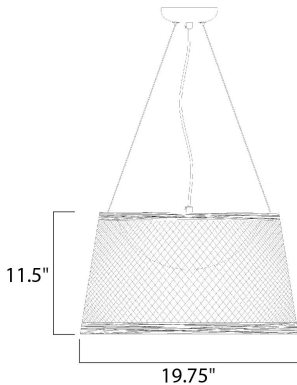

PRODUCT DESCRIPTION

This casual collection of lighting features hand formed shades of fiber twine coated with a polyurethane material for strength and durability. The resilience of the construction makes it suitable for damp locations and the ideal lighting for covered patios and outdoor living spaces. With the Integrated LED, this collection is a perfect combination of style and security lighting.

MEASUREMENTS

DIMENSION : 20.25" W x 11" H
 MAX OAH : 141" OAH
 HANGING WEIGHT : 5.93 lb

LAMPING

INPUT VOLTAGE : 120V
 LUMENS : 840 Rated
 BULB : 1 x 12W LED PCB Integrated , 12W Total
 BULB INCLUDED : (Integrated)
 DIMMABLE : Triac CL
 CRI : 80+ CRI
 COLOR_TEMP : 3000K

FINISHES OPTION

 Chocolate (CH)
 Natural (NA)
 White (WT)

MATERIAL

Hemp Rope, Acrylic

RATINGS

cETLus
 Damp Location

ADDITIONAL

OPERATING TEMPERATURE:
 -20°C (-4°F), 40°C (104°F)