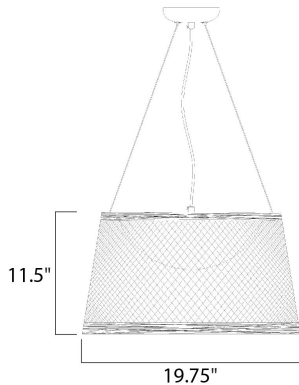

#### PRODUCT DESCRIPTION

This casual collection of lighting features hand formed shades of fiber twine coated with a polyurethane material for strength and durability. The resilience of the construction makes it suitable for damp locations and the ideal lighting for covered patios and outdoor living spaces. With the Integrated LED, this collection is a perfect combination of style and security lighting.

#### MEASUREMENTS

DIMENSION : 20.25" W x 11" H  
 MAX OAH : 141" OAH  
 HANGING WEIGHT : 5.93 lb