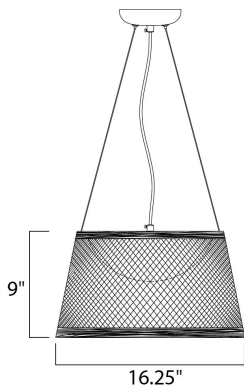

FINISHES OPTION

- Chocolate (CH)
- Natural (NA)
- White (WT)

MATERIAL

Hemp Rope, Acrylic

RATINGS

cETLus
Damp Location

ADDITIONAL

OPERATING TEMPERATURE:
-20°C (-4°F), 40°C (104°F)

MEASUREMENTS

DIMENSION : 16.25" W x 9" H
MAX OAH : 139" OAH
HANGING WEIGHT : 4 lb

LAMPING

INPUT VOLTAGE : 120V
LUMENS : 560 Rated
BULB : 1 x 8W LED PCB Integrated , 8W Total
BULB INCLUDED : (Integrated)
DIMMABLE : Triac CL
CRI : 80+ CRI
COLOR_TEMP : 3000K