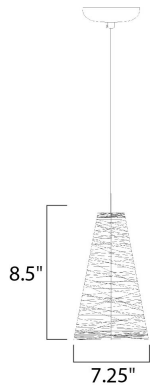

MEASUREMENTS

DIMENSION : 7.25" W x 8.5" H
 MAX OAH : 130" OAH
 HANGING WEIGHT : 1.32 lb

LAMPING

INPUT VOLTAGE : 120V
 LUMENS : 315 Rated
 BULB : 1 x 4.5W LED PCB Integrated , 4W Total
 BULB INCLUDED : (Integrated)
 DIMMABLE : Triac CL
 CRI : 80+ CRI
 COLOR_TEMP : 3000K

FINISHES OPTION

-  Chocolate (CH)
-  Natural (NA)
-  White (WT)

MATERIAL

Hemp String, Aluminum, Acrylic

RATINGS

Damp Location

ADDITIONAL

SLOPE: 120
 OPERATING TEMPERATURE:
 -20°C (-4°F), 40°C (104°F)