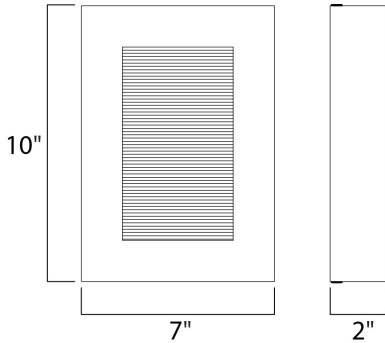

**PRODUCT DESCRIPTION**

This great architectural outdoor design provides illumination from two places. A slash of light washes down the grated diffuser and out away from the wall while additional light is directed out the bottom straight down that washes the wall and illuminates the walkway below. Available In three sizes and finished in Architectural Bronze.

**MEASUREMENTS**

DIMENSION : 7" W x 10" H x 2" Ext  
 BACK PLATE : 7" W x 10" H x 5" HCO  
 HANGING WEIGHT : 3.96 lb

**LAMPING**

INPUT VOLTAGE : 120V  
 LUMENS : 960 Rated (390 Del.)  
 BULB : 2 x 8W LED PCB Integrated , 16W Total  
 BULB INCLUDED : (Integrated)  
 DIMMABLE : Triac CL  
 CRI : 90+ CRI  
 COLOR\_TEMP : 3000K  
 LIGHTING\_DIRECTION : Down