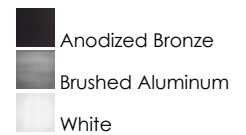

PRODUCT DESCRIPTION

Like our MX-LD-R disc, this disc features two piece construction which allows for either surface mount or recessed installation. Unlike the LD-R the AC requires no driver for easier installation. These discs are available in your choice of Bronze, White, or Brushed Aluminum.

MEASUREMENTS

DIMENSION : 2.75" L x 2.75" W x 1" H
HANGING WEIGHT : 0.44 lb

LAMPING

LUMENS : 400 Rated
BULB : 1 x 6W LED PCB , 6W Total
BULB INCLUDED : (Included)
DIMMABLE :
COLOR_TEMP : 2700K

FINISHES OPTION