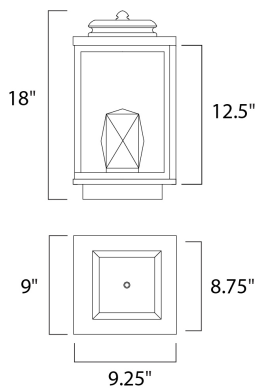

ADDITIONAL

INSTALL UP/DOWN: Up
OPERATING TEMPERATURE:
-20°C (-4°F), 40°C (104°F)

MEASUREMENTS

DIMENSION : 9" W x 18" H x 9.25" Ext
BACK PLATE : 8.75" W x 12.5" H x 7" HCO
HANGING WEIGHT : 19.8 lb

LAMPING

INPUT VOLTAGE : 120V
LUMENS : 1,190 Rated
BULB : 2 x 8.5W LED PCB Integrated , 17W Total
BULB INCLUDED : (Integrated)
DIMMABLE : No
CRI : 90+ CRI
COLOR_TEMP : 3000K
LIGHTING_DIRECTION : Up/Down