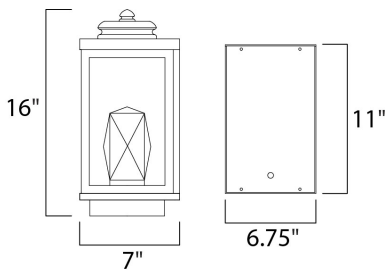

MEASUREMENTS

DIMENSION : 7" W x 16" H x 7" Ext
 BACK PLATE : 6.75" W x 11" H x 6" HCO
 HANGING WEIGHT : 12.1 lb

LAMPING

INPUT VOLTAGE : 120V
 LUMENS : 910 Rated
 BULB : 2 x W LED PCB Integrated , 13W Total
 BULB INCLUDED : (Integrated)
 DIMMABLE : No
 CRI : 90+ CRI
 COLOR_TEMP : 3000K
 LIGHTING_DIRECTION : Up/Down