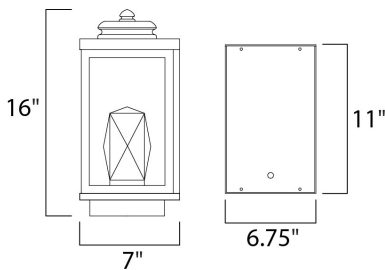

MEASUREMENTS

DIMENSION : 7" W x 16" H x 7" Ext
 BACK PLATE : 6.75" W x 11" H x 6" HCO
 HANGING WEIGHT : 12.1 lb

LAMPING

INPUT VOLTAGE : 120V
 LUMENS : 910 Rated
 BULB : 2 x LED PCB Integrated , 13W Total
 BULB INCLUDED : (Integrated)
 DIMMABLE : No
 CRI : 90+ CRI
 COLOR_TEMP : 3000K
 LIGHTING_DIRECTION : Up/Down