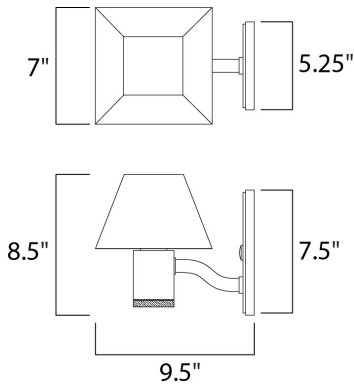

MEASUREMENTS

DIMENSION : 7" W x 8.5" H x 9.5" Ext
 BACK PLATE : 5.25" W x 7.5" H x 5" HCO
 HANGING WEIGHT : 3.02 lb

LAMPING

INPUT VOLTAGE : 120V
 LUMENS : 630 Rated
 BULB : 2 x 4.5W LED PCB Integrated , 9W Total
 BULB INCLUDED : (Integrated)
 DIMMABLE : No
 CRI : 80+ CRI
 COLOR_TEMP : 3000K
 LIGHTING_DIRECTION : Up/Down