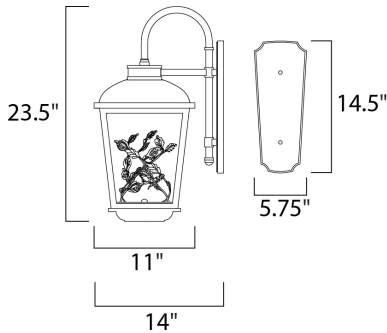

**PRODUCT DESCRIPTION**

A sculpture of metal and Clear crystal leaves come to life while illuminated from above with a powerful LED light source. The cast aluminum frame painted in our popular Adobe finish compliments the theme and the polished back plate gives the sculpture a unique dimension.

**MEASUREMENTS**

DIMENSION : 11" W x 23.5" H x 14" Ext  
 BACK PLATE : 5.75" W x 14.5" H x 8" HCO  
 HANGING WEIGHT : 14.3 lb

**LAMPING**

INPUT VOLTAGE : 120V  
 LUMENS : 1,360 Rated  
 BULB : 2 x 8.5W LED PCB Integrated , 17W Total  
 BULB INCLUDED : (Integrated)  
 DIMMABLE : No  
 CRI : 90+ CRI  
 COLOR\_TEMP : 3000K