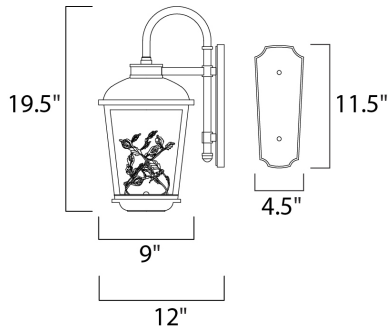

PRODUCT DESCRIPTION

A sculpture of metal and Clear crystal leaves come to life while illuminated from above with a powerful LED light source. The cast aluminum frame painted in our popular Adobe finish compliments the theme and the polished back plate gives the sculpture a unique dimension.

MEASUREMENTS

DIMENSION : 9" W x 19.5" H x 12" Ext
 BACK PLATE : 4.5" W x 11.5" H x 5" HCO
 HANGING WEIGHT : 11 lb

LAMPING

INPUT VOLTAGE : 120V
 LUMENS : 680 Rated
 BULB : 1 x 8.5W LED PCB Integrated , 8W Total
 BULB INCLUDED : (Integrated)
 DIMMABLE : No
 CRI : 90+ CRI
 COLOR_TEMP : 3000K