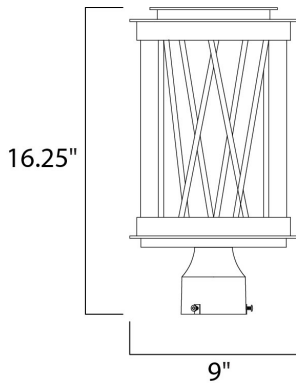

PRODUCT DESCRIPTION

Polished rods are arranged in a creative pattern to create a unique lighting design. This oval shape fixture is available in two finish combinations, Textured Ebony with Polished Chrome rods and Galaxy Bronze with French Gold rods. The rods are supported using clear acrylic which allows for the LED light source to illuminate through the fixture and out the open bottom for excellent down light.

MEASUREMENTS

DIMENSION : 9" L x 9" W x 16.25" H
 HANGING WEIGHT : 10.01 lb

LAMPING

INPUT VOLTAGE : 120V
 LUMENS : 700 Rated
 BULB : 1 x 10W LED PCB Integrated , 10W Total
 BULB INCLUDED : (Integrated)
 DIMMABLE : Triac CL
 CRI : 80+ CRI
 COLOR_TEMP : 3000K

FINISHES OPTION

 Texture Ebony / Polished Chrome (TEPC)

GLASS

Clear CL

MATERIAL

Die Cast Aluminum

RATINGS

Wet Location