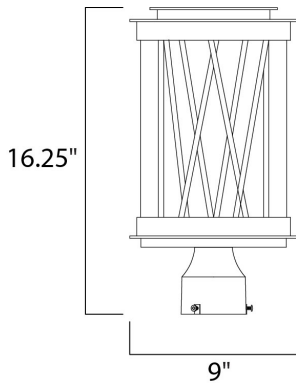

PRODUCT DESCRIPTION

Polished rods are arranged in a creative pattern to create a unique lighting design. This oval shape fixture is available in two finish combinations, Textured Ebony with Polished Chrome rods and Galaxy Bronze with French Gold rods. The rods are supported using clear acrylic which allows for the LED light source to illuminate through the fixture and out the open bottom for excellent down light.

MEASUREMENTS

DIMENSION : 9" L x 9" W x 16.25" H
 HANGING WEIGHT : 10.01 lb

LAMPING

INPUT VOLTAGE : 120V
 LUMENS : 700 Rated
 BULB : 1 x 10W LED LED , 10W Total
 BULB INCLUDED : (Integrated)
 DIMMABLE : Triac CL
 CRI : 80+ CRI
 COLOR_TEMP : 3000K