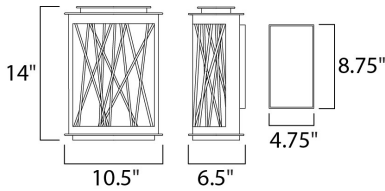

**PRODUCT DESCRIPTION**

Polished rods are arranged in a creative pattern to create a unique lighting design. This oval shape fixture is available in two finish combinations, Textured Ebony with Polished Chrome rods and Galaxy Bronze with French Gold rods. The rods are supported using clear acrylic which allows for the LED light source to illuminate through the fixture and out the open bottom for excellent down light.

**MEASUREMENTS**

DIMENSION : 10.5" W x 14" H x 6.5" Ext  
 BACK PLATE : 4.75" W x 8.75" H x 6" HCO  
 HANGING WEIGHT : 11.55 lb

**LAMPING**

INPUT VOLTAGE : 120V  
 LUMENS : 1,190 Rated  
 BULB : 2 x 8.5W LED PCB Integrated , 17W Total  
 BULB INCLUDED : (Integrated)  
 DIMMABLE : No  
 CRI : 90+ CRI  
 COLOR\_TEMP : 3000K  
 LIGHTING\_DIRECTION : Down