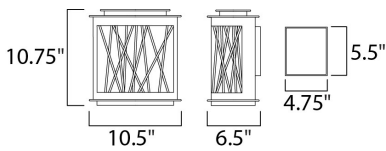

**MEASUREMENTS**

DIMENSION : 10.5" W x 10.75" H x 6.5" Ext  
 BACK PLATE : 4.75" W x 5.5" H x 5" HCO  
 HANGING WEIGHT : 8.71 lb

**LAMPING**

INPUT VOLTAGE : 120V  
 LUMENS : 630 Rated  
 BULB : 2 x 4.5W LED PCB Integrated , 9W Total  
 BULB INCLUDED : (Integrated)  
 DIMMABLE : No  
 CRI : 90+ CRI  
 COLOR\_TEMP : 3000K  
 LIGHTING\_DIRECTION : Down