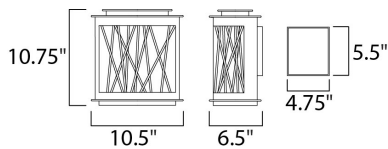

PRODUCT DESCRIPTION

Polished rods are arranged in a creative pattern to create a unique lighting design. This oval shape fixture is available in two finish combinations, Textured Ebony with Polished Chrome rods and Galaxy Bronze with French Gold rods. The rods are supported using clear acrylic which allows for the LED light source to illuminate through the fixture and out the open bottom for excellent down light.

MEASUREMENTS

DIMENSION : 10.5" W x 10.75" H x 6.5" Ext
 BACK PLATE : 4.75" W x 5.5" H x 5" HCO
 HANGING WEIGHT : 8.71 lb

LAMPING

INPUT VOLTAGE : 120V
 LUMENS : 630 Rated
 BULB : 2 x 4.5W LED PCB Integrated , 9W Total
 BULB INCLUDED : (Integrated)
 DIMMABLE : No
 CRI : 90+ CRI
 COLOR_TEMP : 3000K
 LIGHTING_DIRECTION : Down