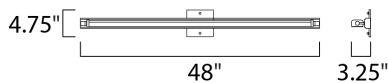

**MEASUREMENTS**

DIMENSION : 48" W x 4.75" H x 3.25" Ext  
 BACK PLATE : 4.63" W x 4.63" H x 2.3" HCO  
 HANGING WEIGHT : 5.2 lb

**LAMPING**

INPUT VOLTAGE : 120V  
 LUMENS : 3,600 Rated  
 BULB : 1 x 46W LED PCB Integrated , 46W Total  
 BULB INCLUDED : (Integrated)  
 DIMMABLE : Triac CL  
 CRI : 90+ CRI  
 COLOR\_TEMP : 3000K