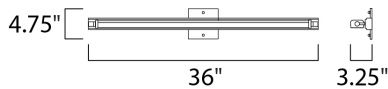

MEASUREMENTS

DIMENSION : 36" W x 4.75" H x 3.25" Ext
 BACK PLATE : 4.63" W x 4.63" H x 2.3" HCO
 HANGING WEIGHT : 4.74 lb

LAMPING

INPUT VOLTAGE : 120V
 LUMENS : 2,800 Rated
 BULB : 1 x 27W LED PCB Integrated , 27W Total
 BULB INCLUDED : (Integrated)
 DIMMABLE : Triac CL
 CRI : 90+ CRI
 COLOR_TEMP : 3000K