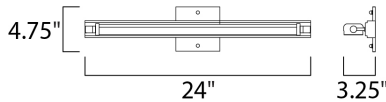

**MEASUREMENTS**

DIMENSION : 24" W x 4.75" H x 3.25" Ext  
 BACK PLATE : 4.63" W x 4.63" H x 2.3" HCO  
 HANGING WEIGHT : 3.02 lb

**LAMPING**

INPUT VOLTAGE : 120V  
 LUMENS : 2,000 Rated  
 BULB : 1 x 19W LED PCB Integrated , 19W Total  
 BULB INCLUDED : (Integrated)  
 DIMMABLE : Triac CL  
 CRI : 90+ CRI  
 COLOR\_TEMP : 3000K