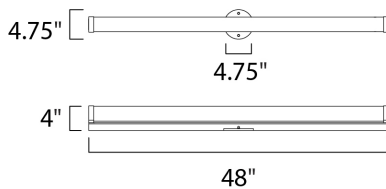

PRODUCT DESCRIPTION

Polar features a minimalistic design for bath vanity in Polished Chrome that complements a wide variety of styles. The 3000k LED light source is diffused softly through a frosted acrylic diffuser.

MEASUREMENTS

DIMENSION : 48" W x 4.75" H x 4" Ext
 BACK PLATE : 4.75" W
 HANGING WEIGHT : 7.37 lb

LAMPING

INPUT VOLTAGE : 120V
 LUMENS : 4,500 Rated
 BULB : 1 x 48W LED PCB Integrated , 48W Total
 BULB INCLUDED : (Integrated)
 DIMMABLE : Triac CL
 CRI : 90+ CRI
 COLOR_TEMP : 3000K