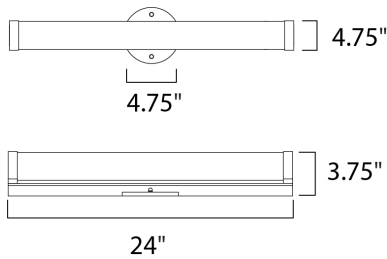

PRODUCT DESCRIPTION

Polar features a minimalistic design for bath vanity in Polished Chrome that complements a wide variety of styles. The 3000k LED light source is diffused softly through a frosted acrylic diffuser.

MEASUREMENTS

DIMENSION : 24" W x 4.75" H x 3.75" Ext
 BACK PLATE : 4.75" W
 HANGING WEIGHT : 3.05 lb

LAMPING

INPUT VOLTAGE : 120V
 LUMENS : 2,400 Rated
 BULB : 1 x 24W LED PCB Integrated , 24W Total
 BULB INCLUDED : (Integrated)
 DIMMABLE : Triac CL
 CRI : 90+ CRI
 COLOR_TEMP : 3000K