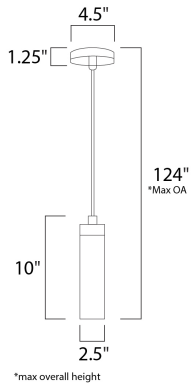

**PRODUCT DESCRIPTION**

Cilandro is a contemporary style collection from Maxim Lighting International in Satin Nickel finish with White glass.

**MEASUREMENTS**

DIMENSION : 4.5" L x 4.5" W x 10" H  
 MAX OAH : 134" OAH  
 CANOPY : 4.5" W x 1.25" H x 4.5" L  
 HANGING WEIGHT : 2.11 lb

**LAMPING**

INPUT VOLTAGE : 120V  
 BULB : 1 x 40W Incandescent E26 Medium T10 , 40W Total  
 BULB INCLUDED : (Not Included)  
 DIMMABLE : Yes

**FINISHES OPTION**

 Satin Nickel (SN)

**GLASS**

Matte White MW